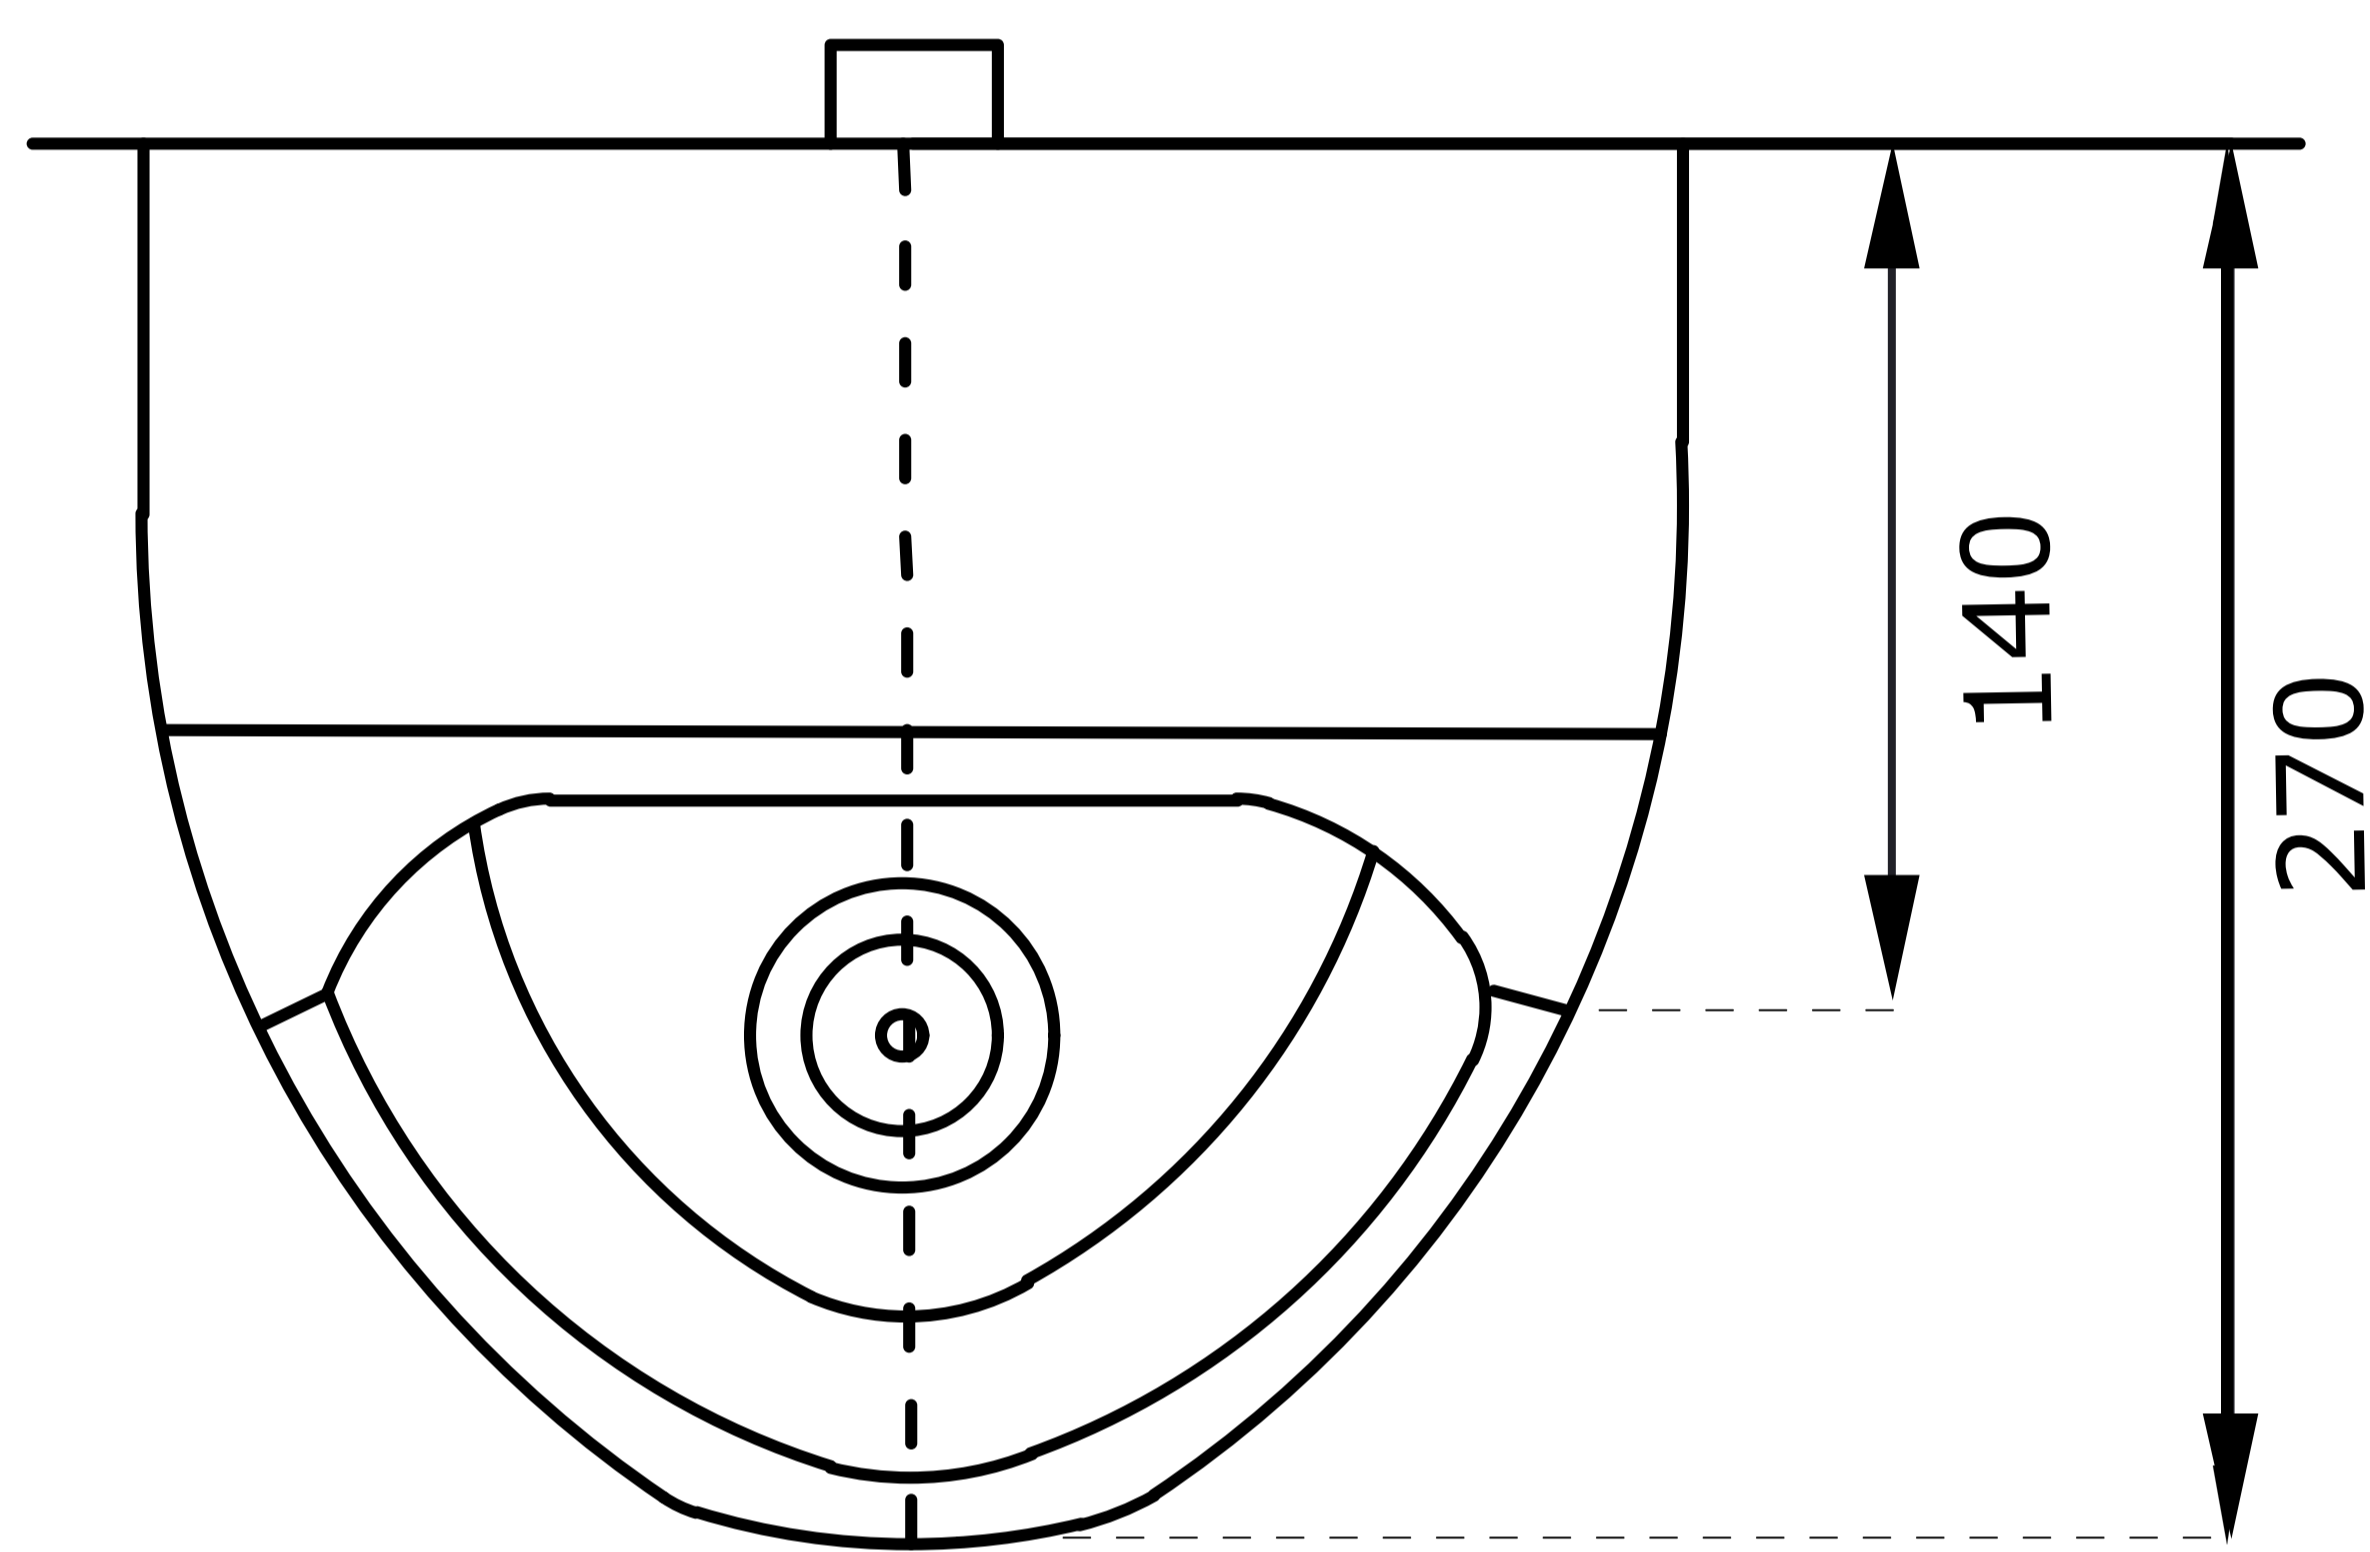

Back Inlet / Back Outlet

Product Code : 1641

Technical Drawing

All dimension are in **mm**