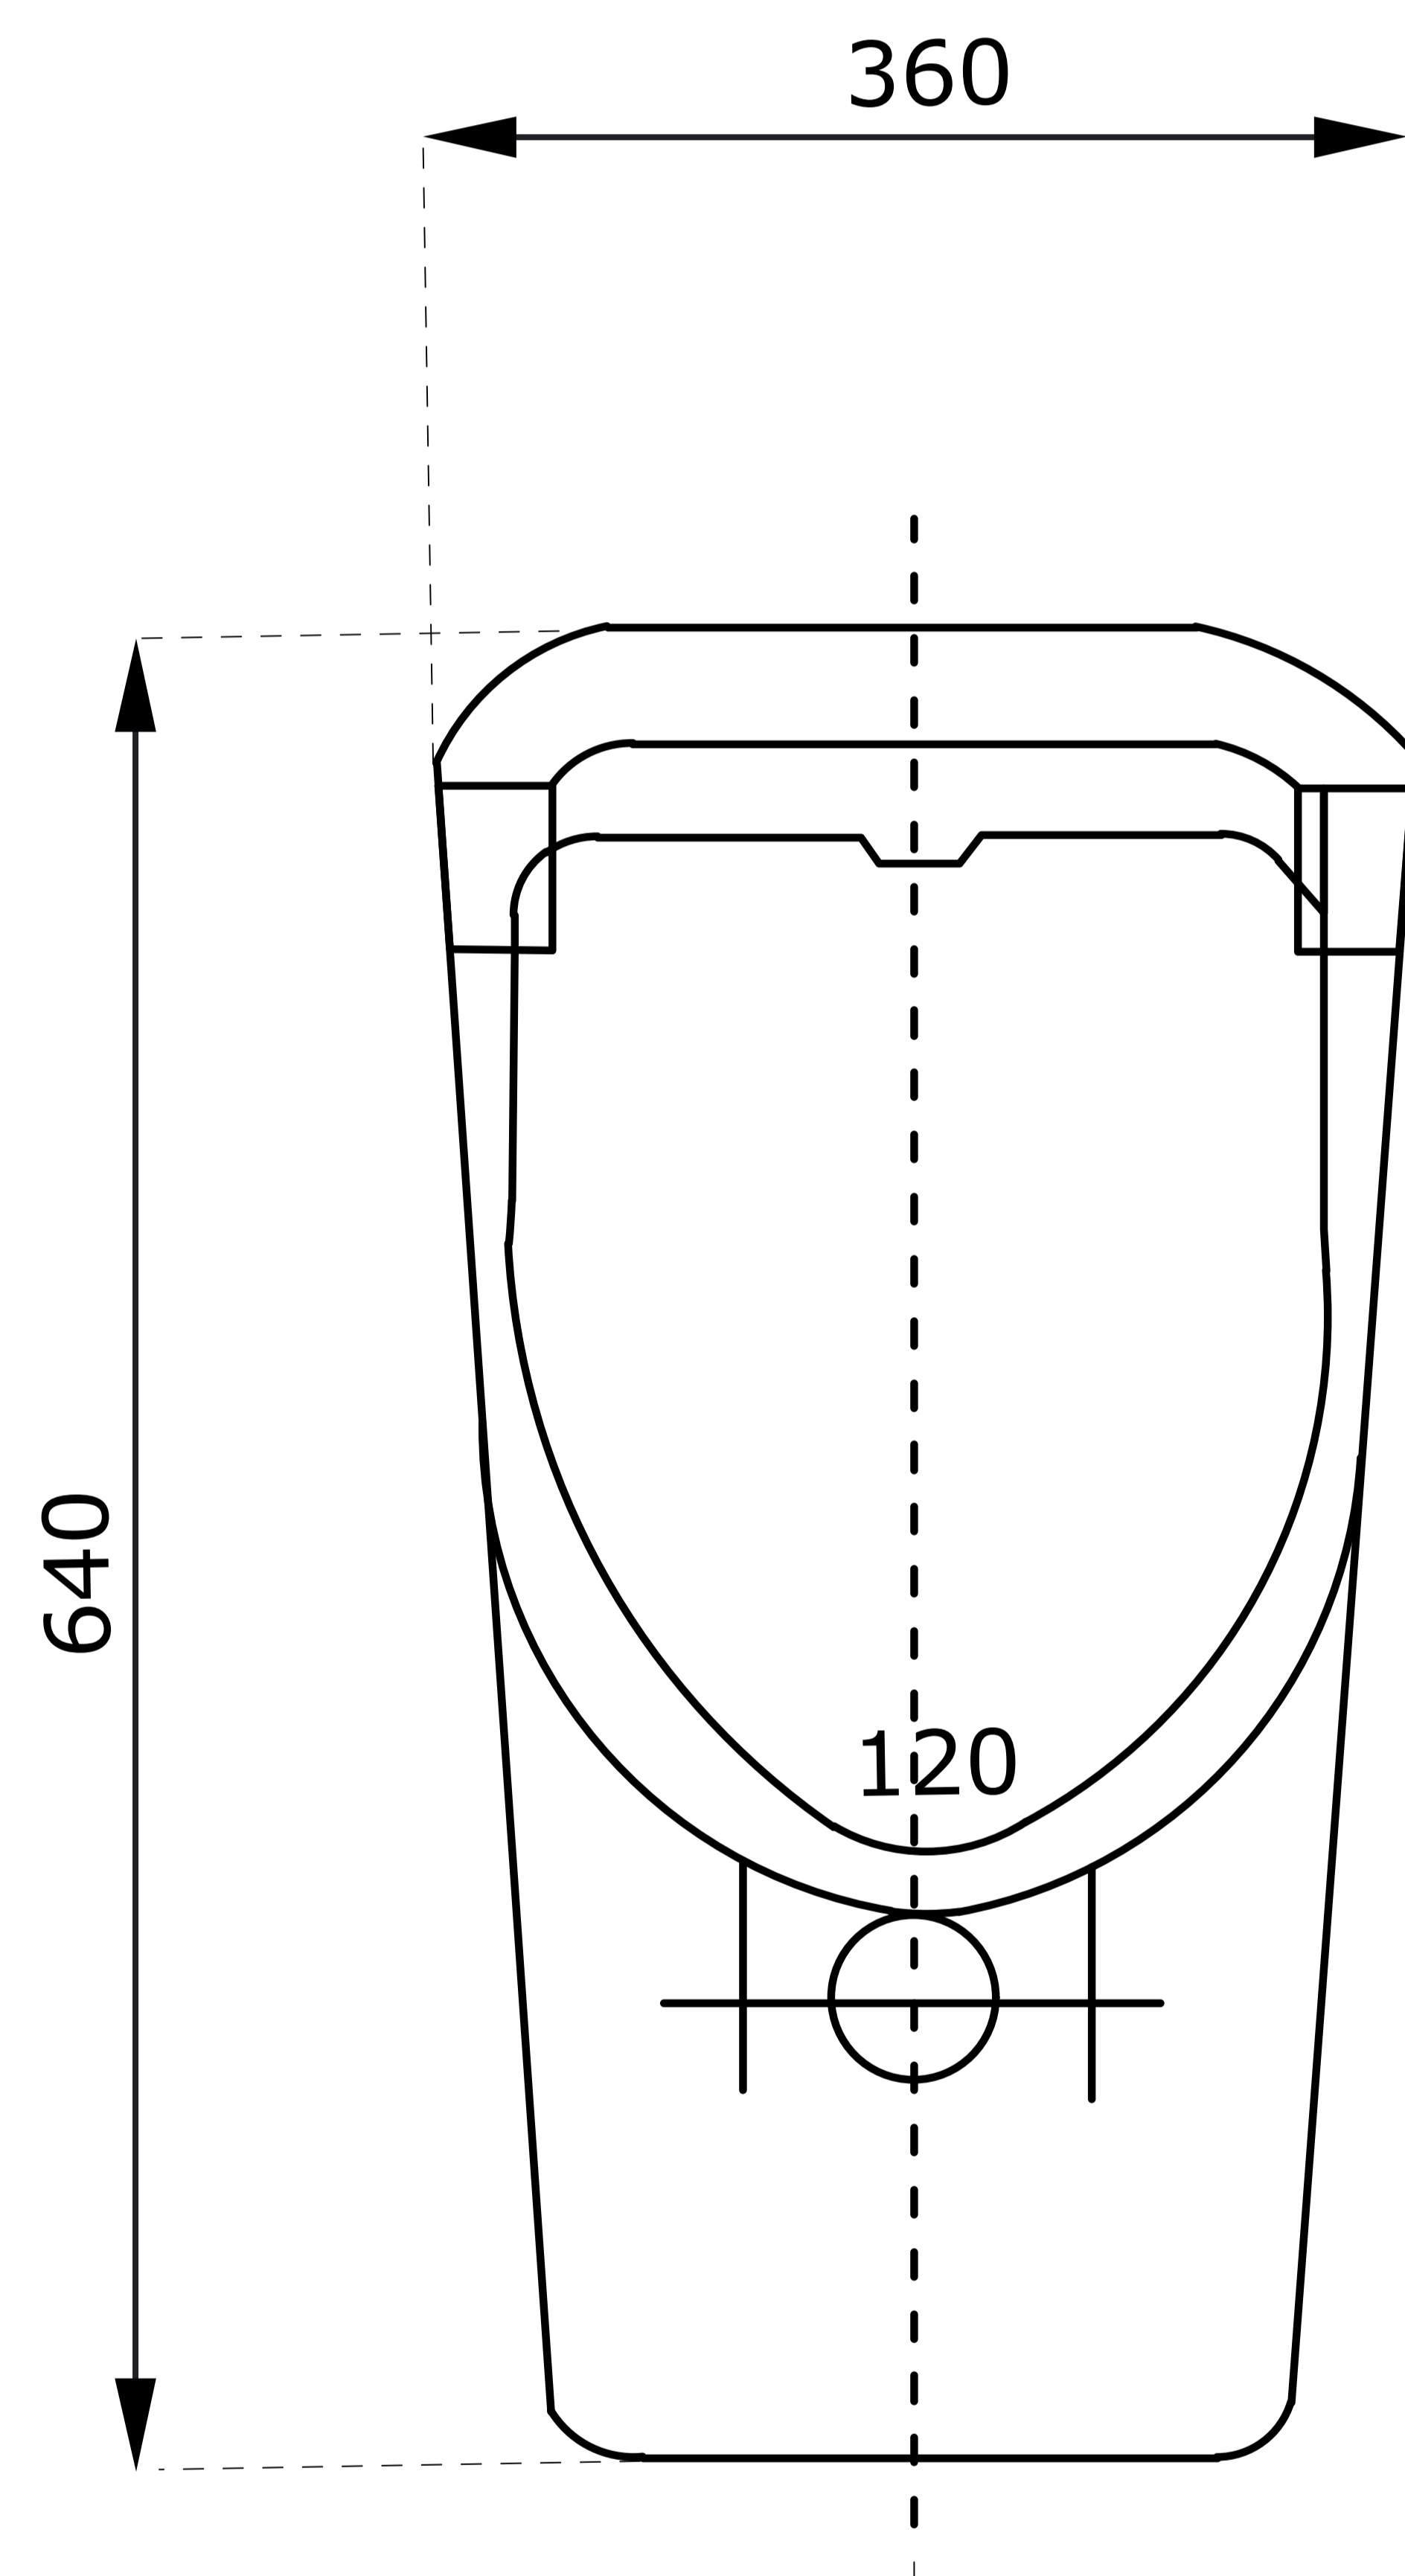

Back Inlet / Back Outlet

Product Code : 1641

Technical Drawing

All dimension are in **mm**