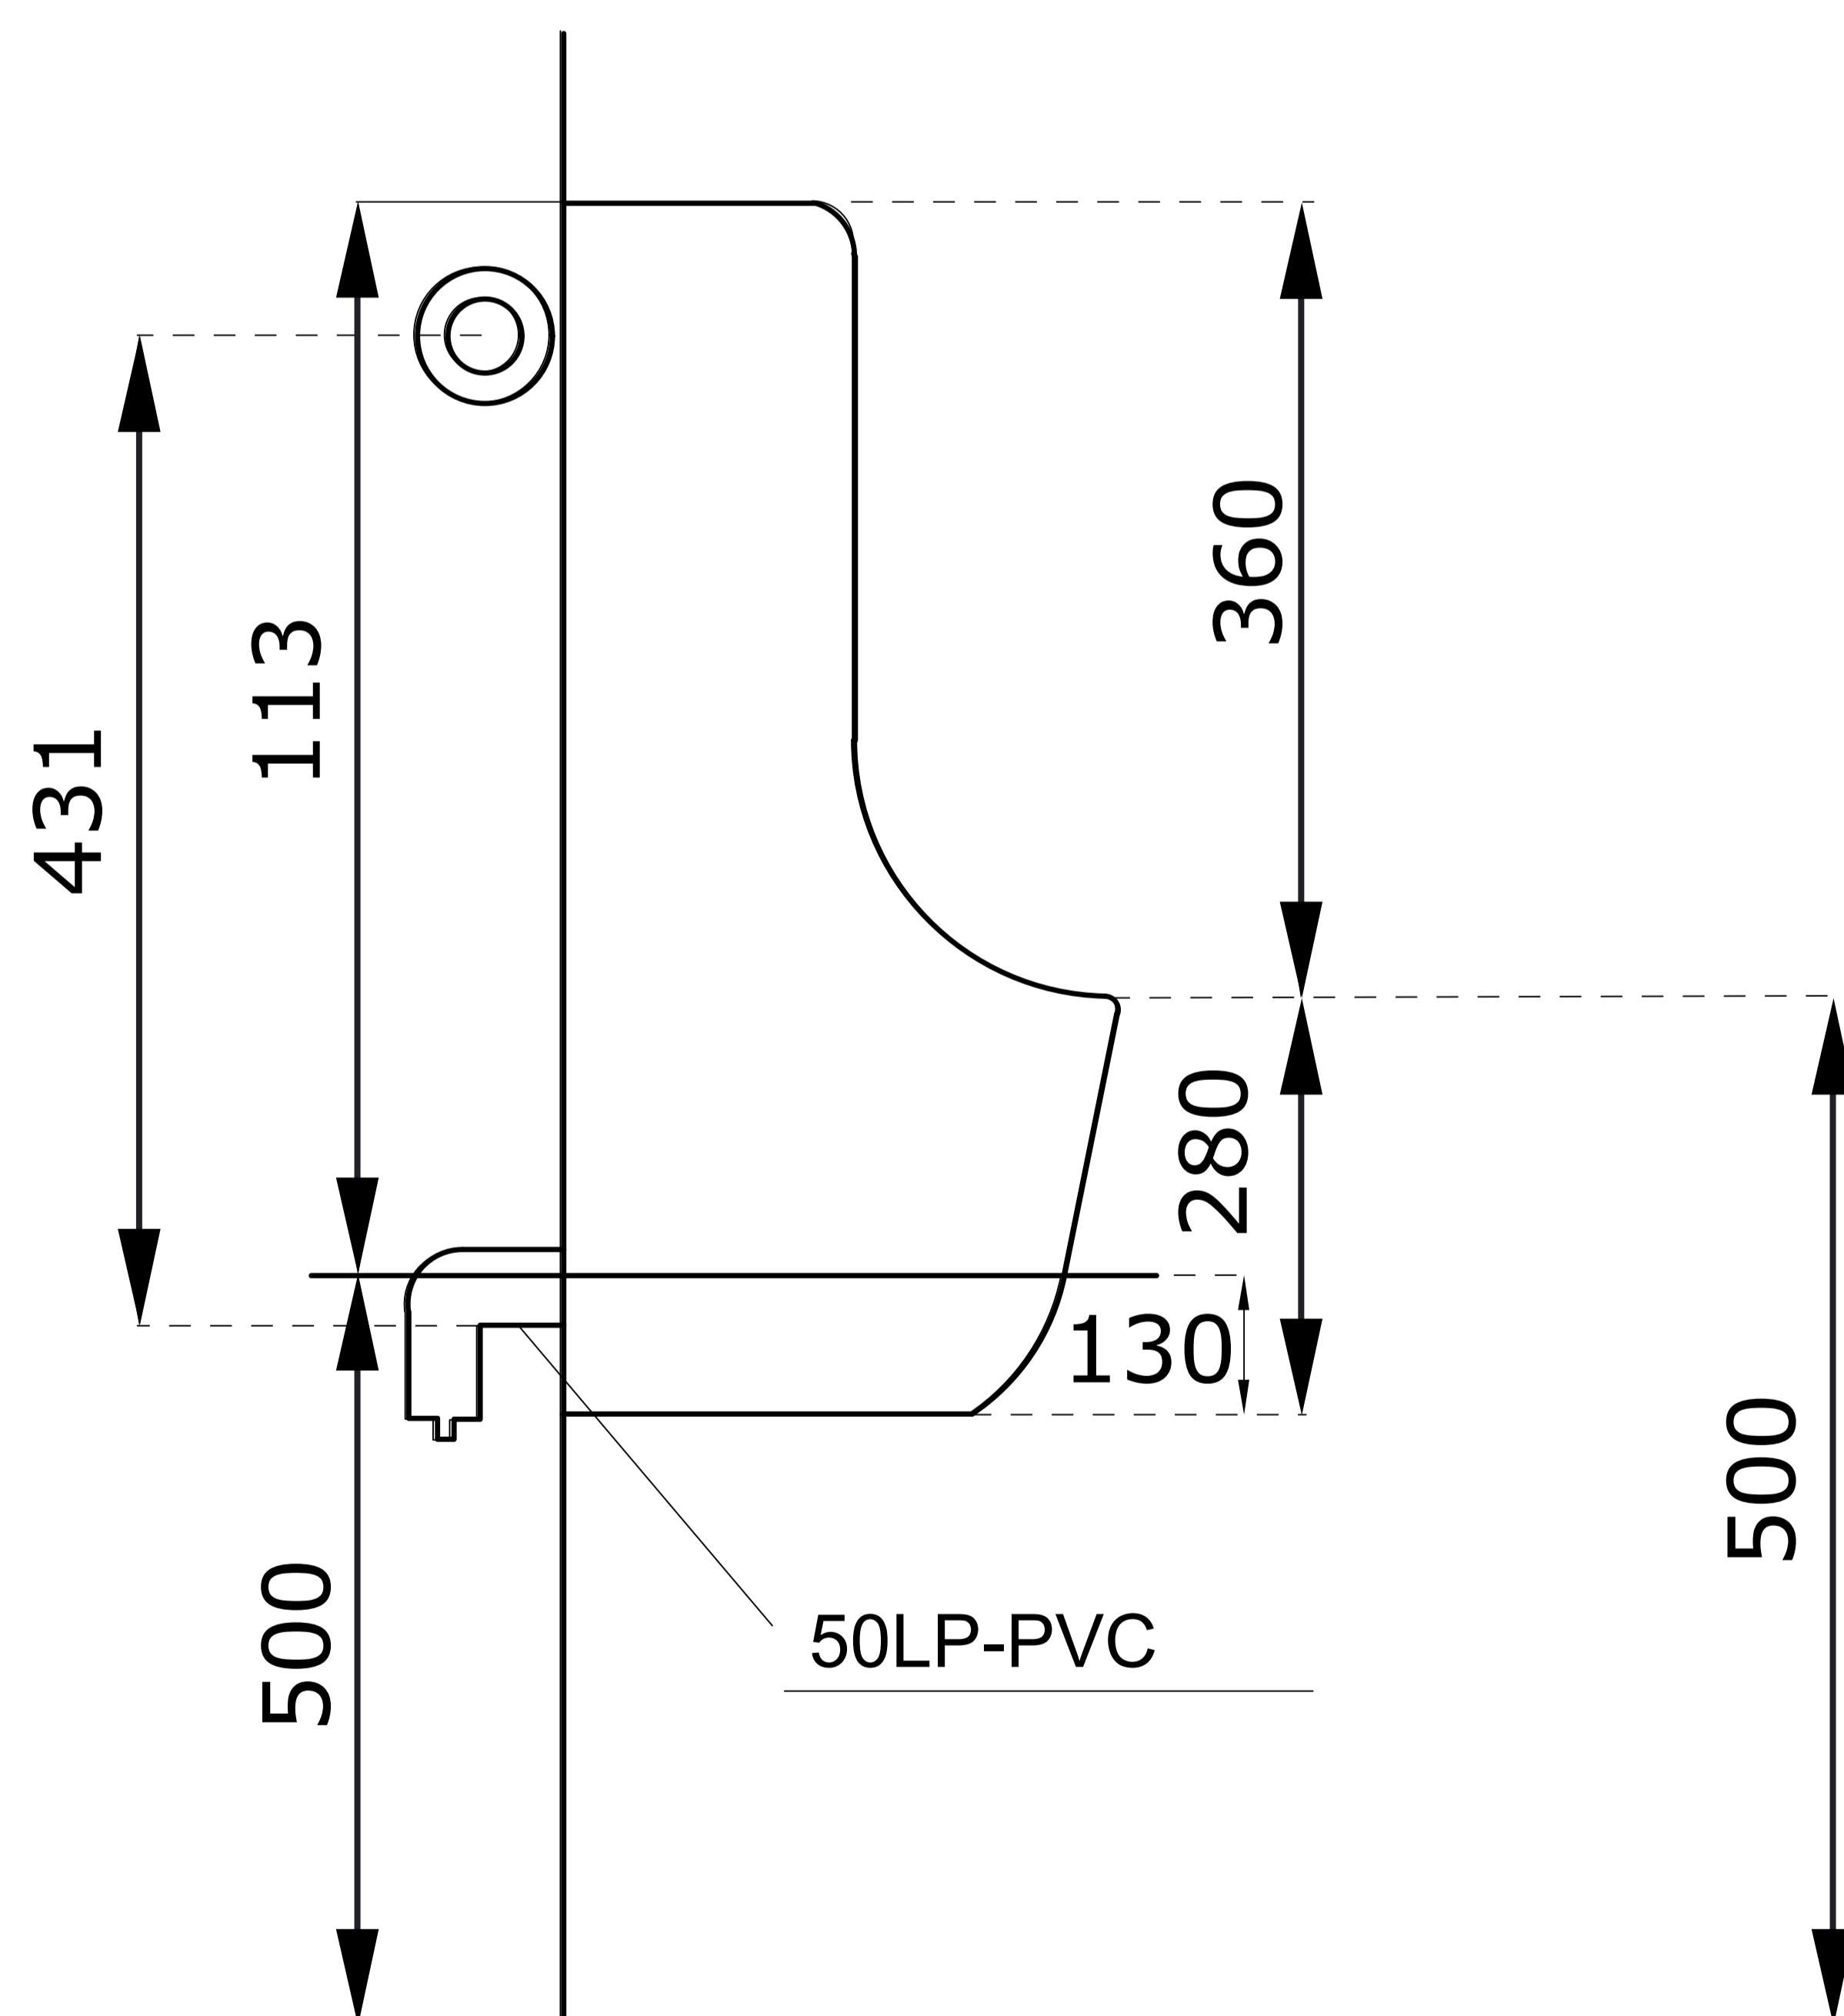

Back Inlet / Back Outlet

Product Code : 1641

Technical Drawing

All dimension are in **mm**